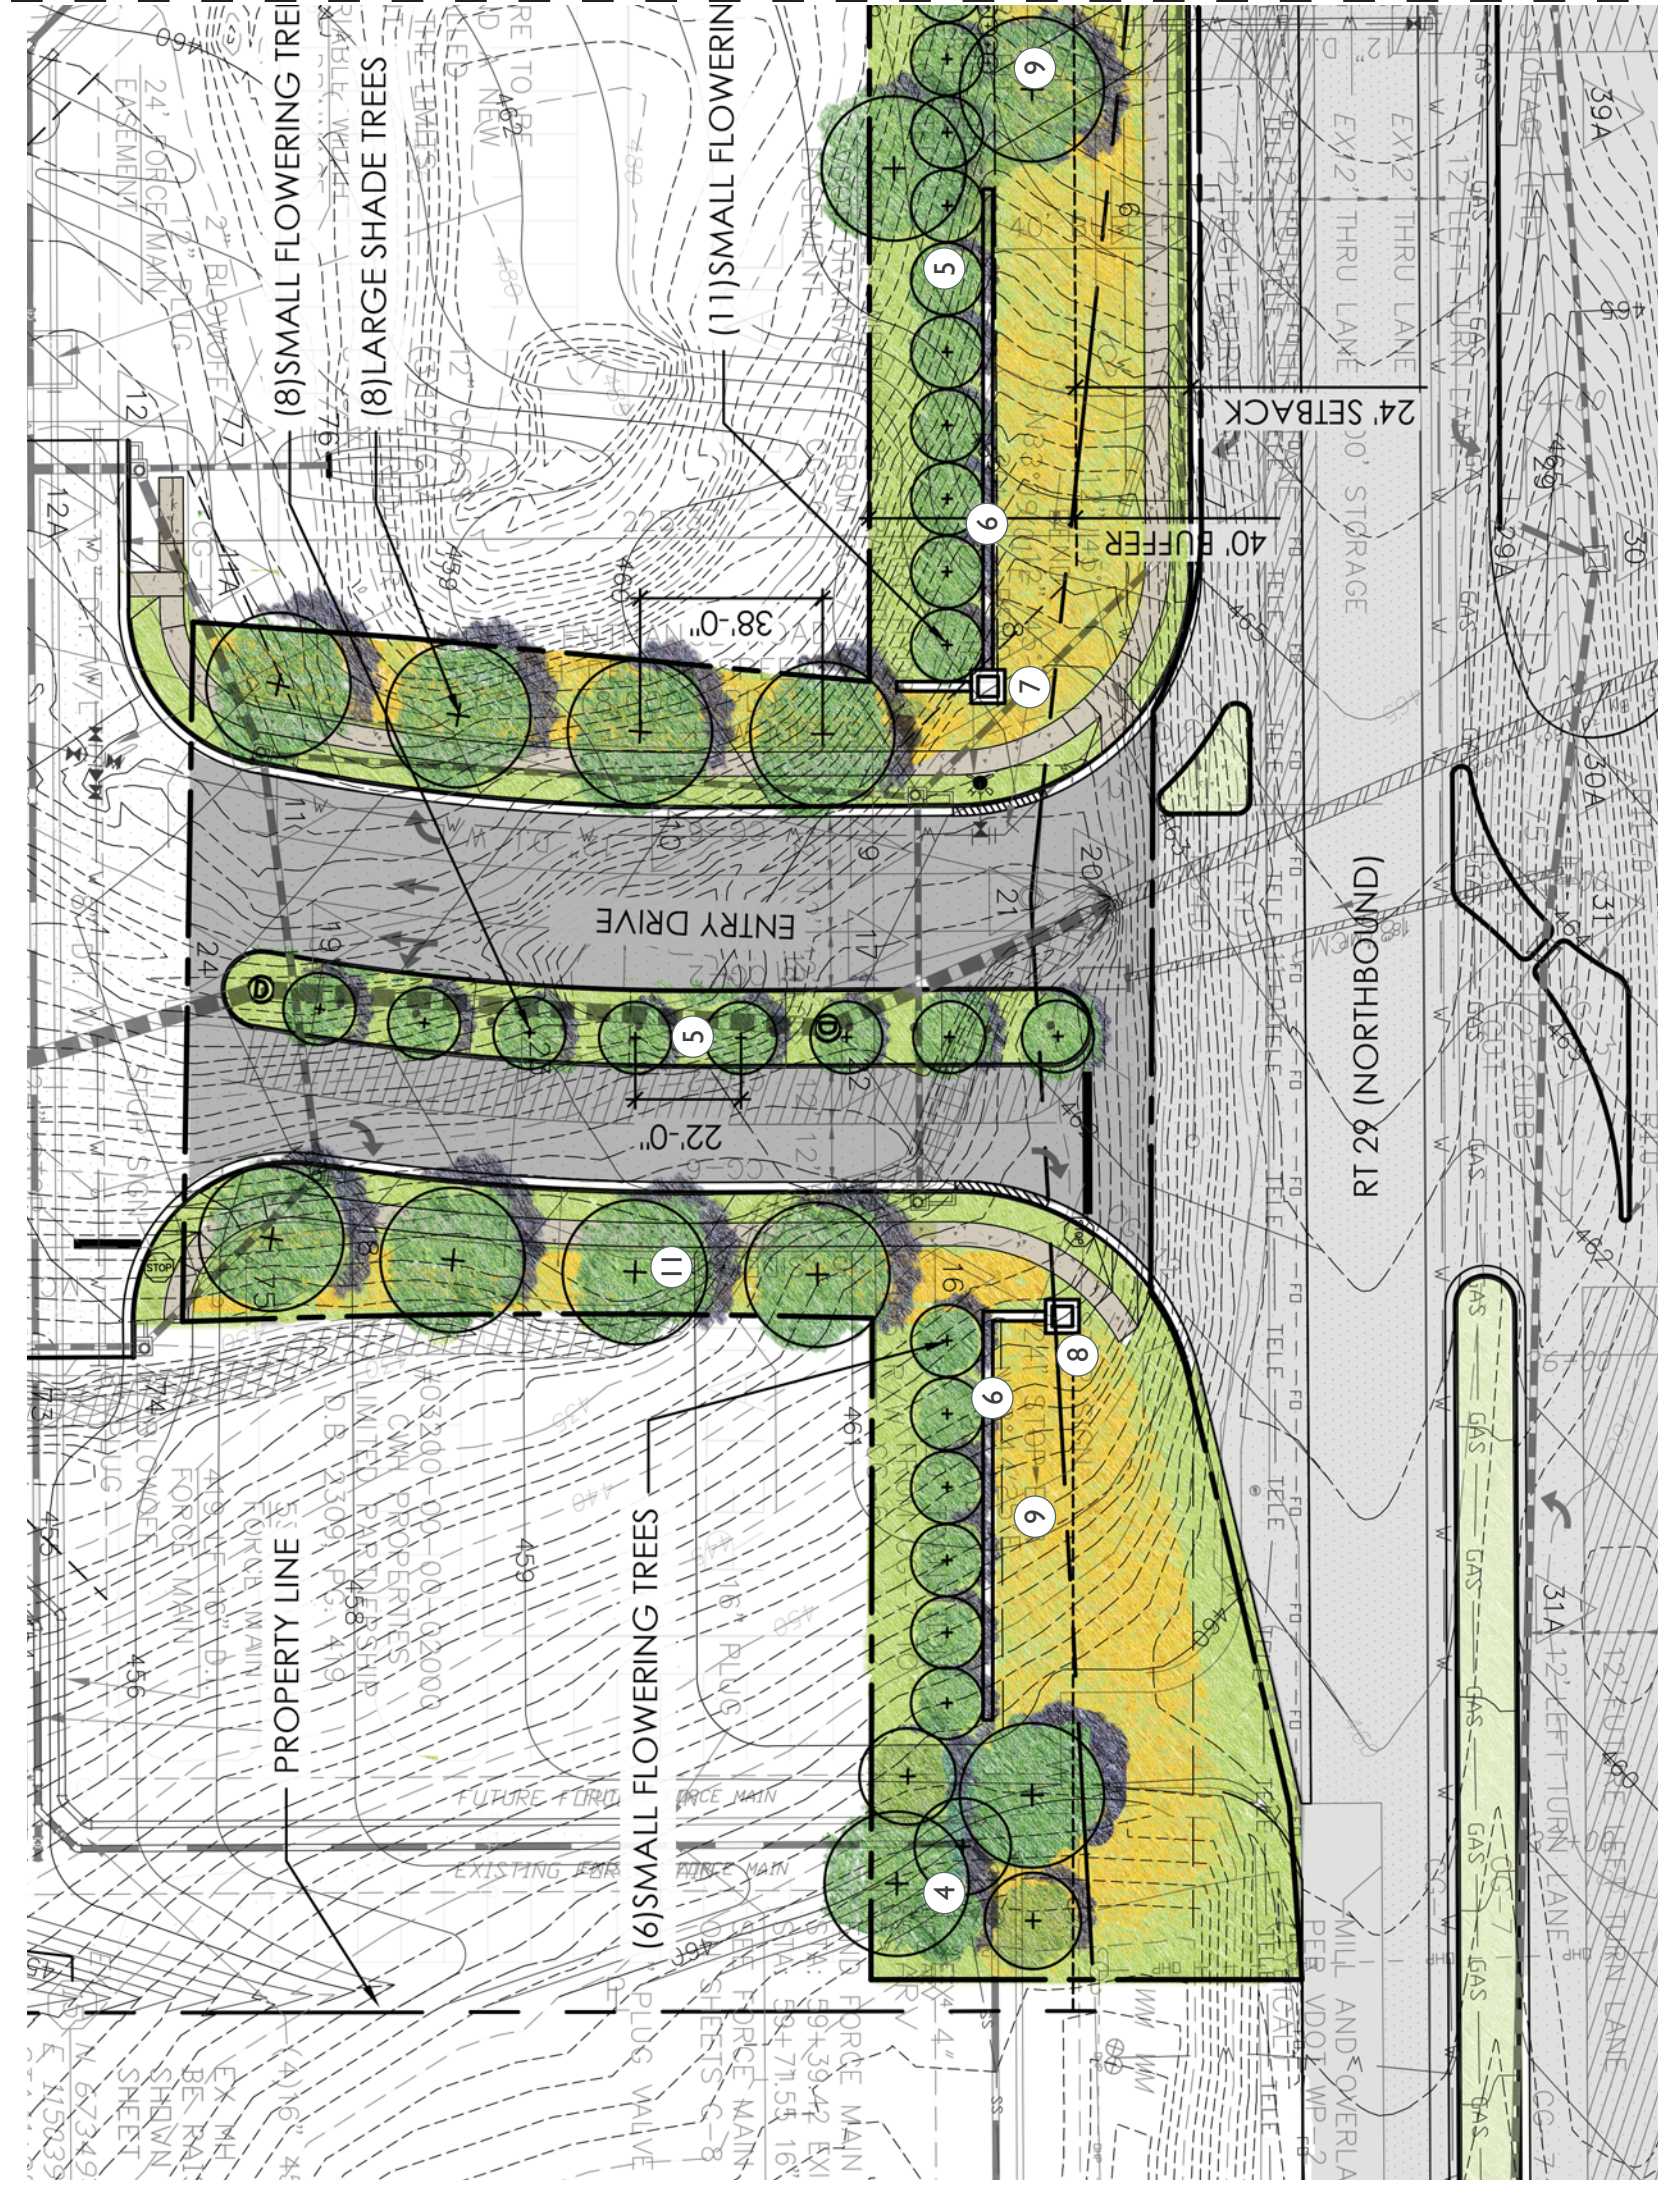

**LEGEND**

- 1 - ORNAMENTAL GRASS PANELS: ALTERNATING PANELS OF PANICUM, PENNISETUM, & MUHLENBERGIA
- 2 - GROUND COVER
- 3 - HEDGE/SCREEN
- 4 - TREE GROUPINGS: LARGE SPECIMEN, SUBCANOPY AND SMALL FLOWERING TREES
- 5 - SMALL FLOWERING TREES
- 6 - STONE WALL
- 7 - PILLAR AND ARMILLARY
- 8 - CORTEN STEEL SIGN ON STONE BASE
- 9 - MEADOW
- 10 - LAWN
- 11 - STREET TREES

**NOTES:**

ALL SITE PLANTINGS OF TREES AND SHRUBS SHALL BE ALLOWED TO REACH, AND BE MAINTAINED AT, MATURE HEIGHT; THE TOPPING OF TREES IS PROHIBITED. SHRUBS AND TREES SHALL BE PRUNED MINIMALLY AND ONLY TO SUPPORT THE OVERALL HEALTH OF THE PLANT.

# PLANT SCHEDULE

QTY.	SYMBOL	Scientific Name	Common Name	Size	Spacing	Root
<b>TREE GROUPINGS</b>						
		Amelanchier x grandiflora	Serviceberry	7'-8' Ht.	AS SHOWN	B&B
		Cercis canadensis	Eastern Redbud	7'-8' Ht.	AS SHOWN	B&B
		Cornus florida	Flowering Dogwood	7'-8' Ht.	AS SHOWN	B&B
		Crataegus crus-galli	Hawthorn	7'-8' Ht.	AS SHOWN	B&B
		Hamamelis virginiana	Witchhazel	7'-8' Ht.	AS SHOWN	B&B
		Liriodendron tulipifera	Tulip Poplar	2.5" Cal.	AS SHOWN	B&B
		Platanus x acerifolia	London Plane Tree	2.5" Cal.	AS SHOWN	B&B
		Magnolia virginica	Sweetbay Magnolia	7'-8' Ht.	AS SHOWN	B&B
		Nyssa sylvatica	Black Gum	2.5" Cal.	AS SHOWN	B&B

## OVERALL SITE SHRUBS

Ilex crenata	Japanese Holly	24" Ht.	3" O.C.	CONT.
Fothergilla major 'Mount Airy'	Witch Alder	24" Ht.	4" O.C.	CONT.
Viburnus dentatum 'Blue Muffin'	Blue Muffin Viburnum	24" Ht.	3" O.C.	CONT.