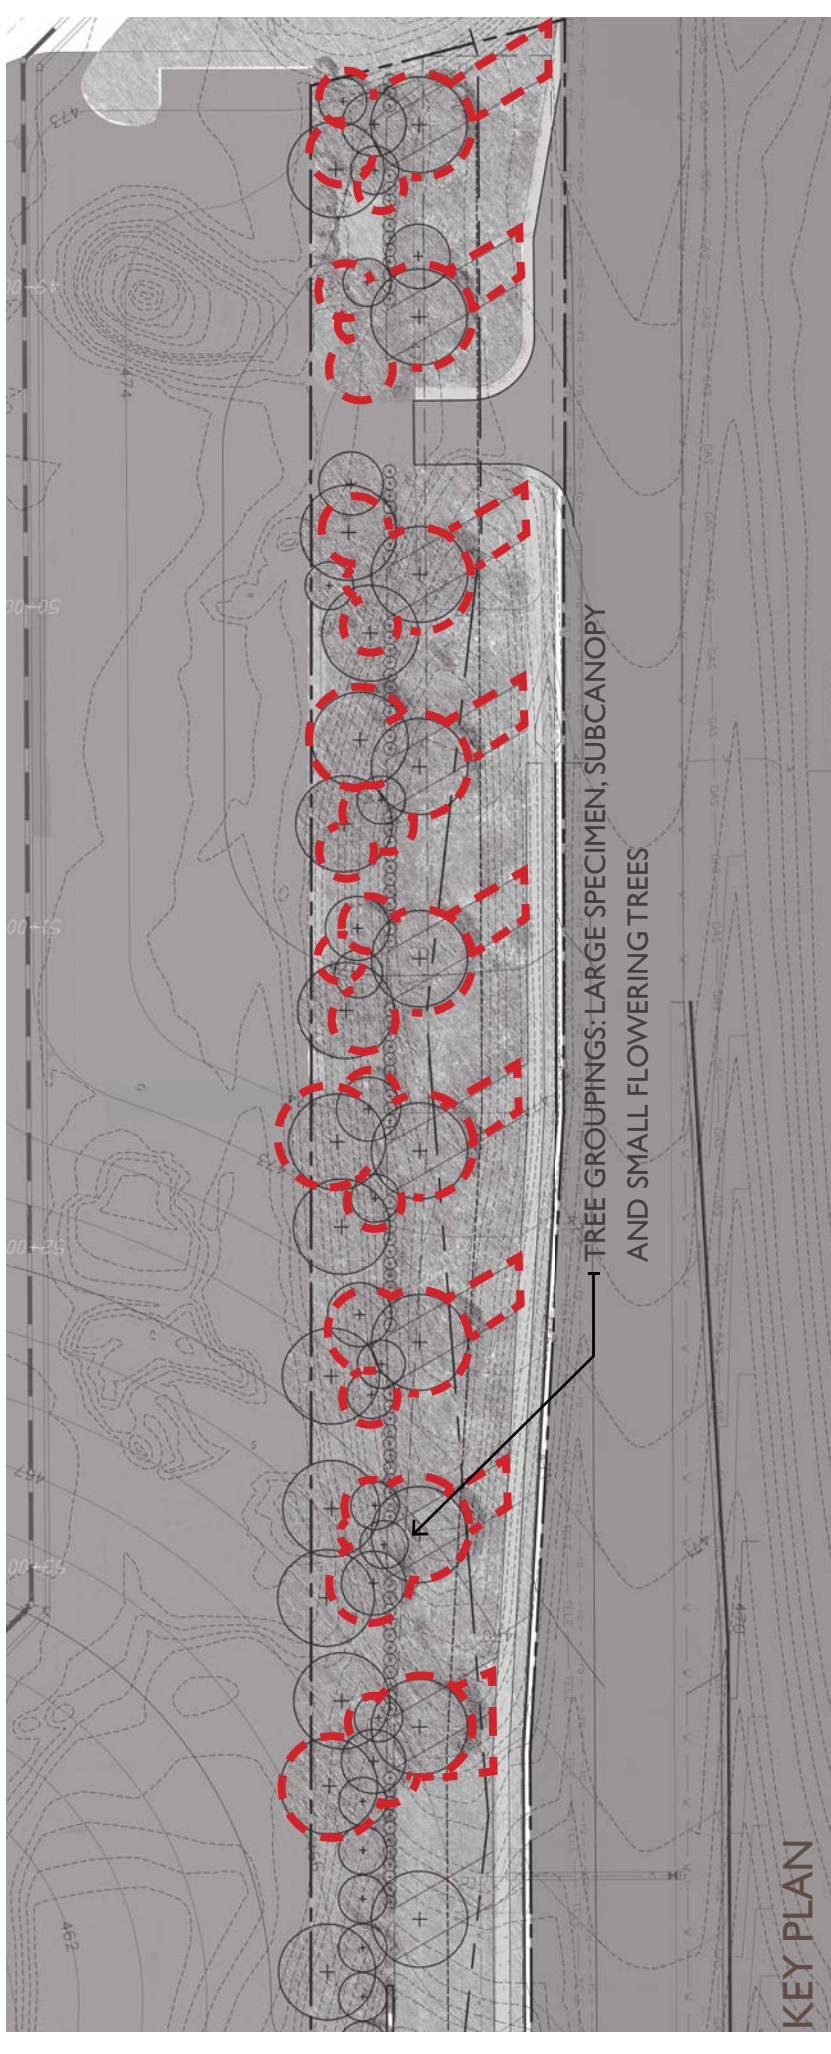

# PLANT SCHEDULE

QTY.	SYMBOL	Scientific Name	Common Name	Size	Spacing	Root
<b>TREE GROUPINGS</b>						
		Amelanchier x grandiflora	Serviceberry	7'-8' Ht.	AS SHOWN	B&B
		Cercis canadensis	Eastern Redbud	7'-8' Ht.	AS SHOWN	B&B
		Cornus florida	Flowering Dogwood	7'-8' Ht.	AS SHOWN	B&B
		Crataegus crus-galli	Hawthorn	7'-8' Ht.	AS SHOWN	B&B
		Hamamelis virginiana	Witchhazel	7'-8' Ht.	AS SHOWN	B&B
		Liriodendron tulipifera	Tulip Poplar	2.5" Cal.	AS SHOWN	B&B
		Platanus x acerifolia	London Plane Tree	2.5" Cal.	AS SHOWN	B&B
		Magnolia virginica	Sweetbay Magnolia	7'-8' Ht.	AS SHOWN	B&B
		Nyssa sylvatica	Black Gum	2.5" Cal.	AS SHOWN	B&B

## OVERALL SITE SHRUBS

Ilex crenata	Japanese Holly	24" Ht.	3" O.C.	CONT.
Fothergilla major 'Mount Airy'	Witch Alder	24" Ht.	4" O.C.	CONT.
Viburnus dentatum 'Blue Muffin'	Blue Muffin Viburnum	24" Ht.	3" O.C.	CONT.

**NOTES:**  
 ALL SITE PLANTINGS OF TREES AND SHRUBS SHALL BE ALLOWED TO REACH, AND BE MAINTAINED AT, MATURE HEIGHT; THE TOPPING OF TREES IS PROHIBITED. SHRUBS AND TREES SHALL BE PRUNED MINIMALLY AND ONLY TO SUPPORT THE OVERALL HEALTH OF THE PLANT.

TOP OF EX MANHOLE  
 TO BE RAISED AS  
 SHOWN ON PROFILE  
 SHEET C-12D

Evergreen Screen

Ilex crenata

Fothergilla major

Fothergilla major - flower

Fothergilla major - fall color

PLANTING - SCREENING/HEDGE

Tulip Poplar