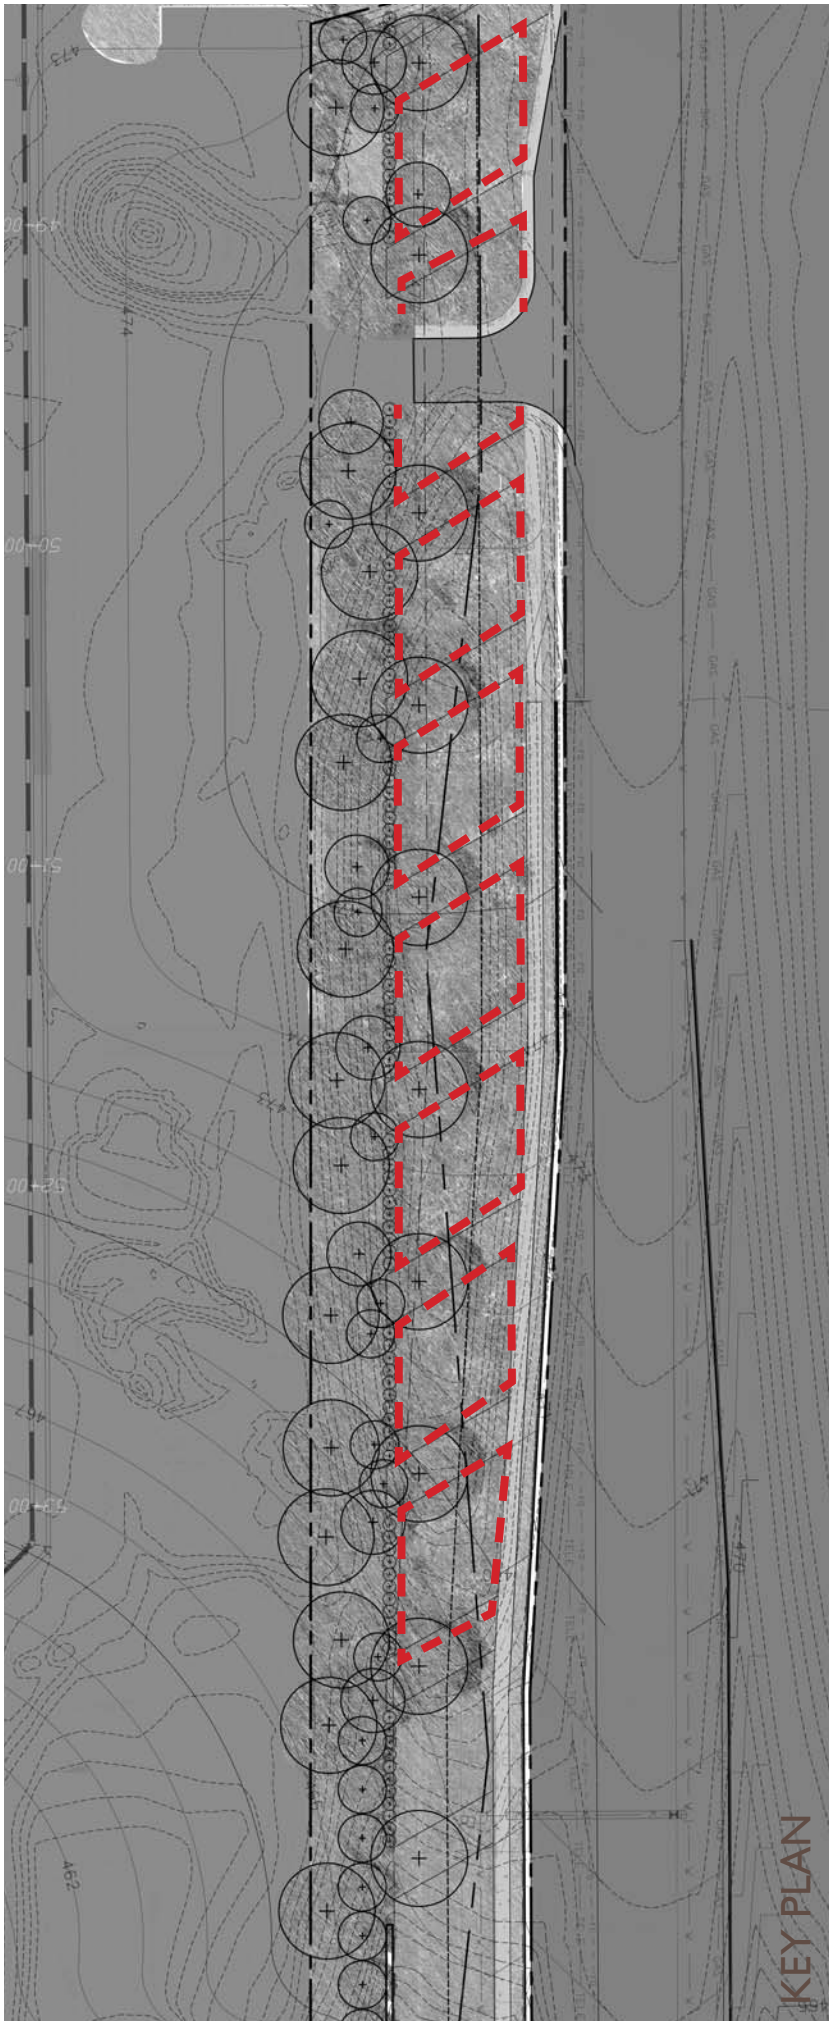

# PLANT SCHEDULE

QTY.	SYMBOL	Scientific Name	Common Name	Size	Spacing	Root
<b>TREE GROUPINGS</b>						
		Amelanchier x grandiflora	Serviceberry	7'-8' Ht.	AS SHOWN	B&B
		Cercis canadensis	Eastern Redbud	7'-8' Ht.	AS SHOWN	B&B
		Cornus florida	Flowering Dogwood	7'-8' Ht.	AS SHOWN	B&B
		Crataegus crus-galli	Hawthorn	7'-8' Ht.	AS SHOWN	B&B
		Hamamelis virginiana	Witchhazel	7'-8' Ht.	AS SHOWN	B&B
		Liriodendron tulipifera	Tulip Poplar	2.5" Cal.	AS SHOWN	B&B
		Platanus x acerifolia	London Plane Tree	2.5" Cal.	AS SHOWN	B&B
		Magnolia virginica	Sweetbay Magnolia	7'-8' Ht.	AS SHOWN	B&B
		Nyssa sylvatica	Black Gum	2.5" Cal.	AS SHOWN	B&B

## OVERALL SITE SHRUBS

Ilex crenata	Japanese Holly	24" Ht.	3" O.C.	CONT.
Fothergilla major 'Mount Airy'	Witch Alder	24" Ht.	4" O.C.	CONT.
Viburnus dentatum 'Blue Muffin'	Blue Muffin Viburnum	24" Ht.	3" O.C.	CONT.

**NOTES:**  
 ALL SITE PLANTINGS OF TREES AND SHRUBS SHALL BE ALLOWED TO REACH, AND BE MAINTAINED AT, MATURE HEIGHT; THE TOPPING OF TREES IS PROHIBITED. SHRUBS AND TREES SHALL BE PRUNED MINIMALLY AND ONLY TO SUPPORT THE OVERALL HEALTH OF THE PLANT.

TOP OF EX MANHOLE  
 TO BE RAISED AS  
 SHOWN ON PROFILE  
 SHEET C-12D

Evergreen Screen

Ilex crenata

Fothergilla major

Fothergilla major - flower

Fothergilla major - fall color

PLANTING - SCREENING/HEDGE

Tulip Poplar