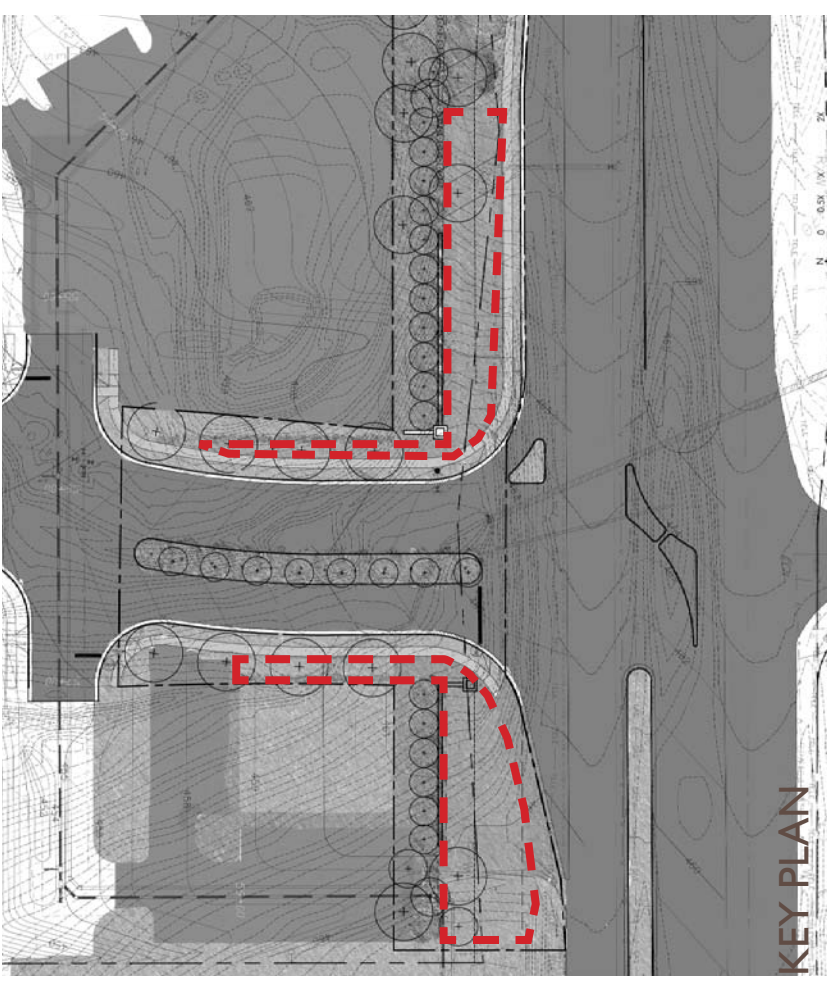

TOP OF EX MANHOLE  
 TO BE RAISED AS  
 SHOWN ON PROFILE  
 SHEET C-12D

Evergreen Screen

Ilex crenata

Fothergilla major

Fothergilla major - flower

Fothergilla major - fall color

PLANTING - SCREENING/HEDGE

Tulip Poplar