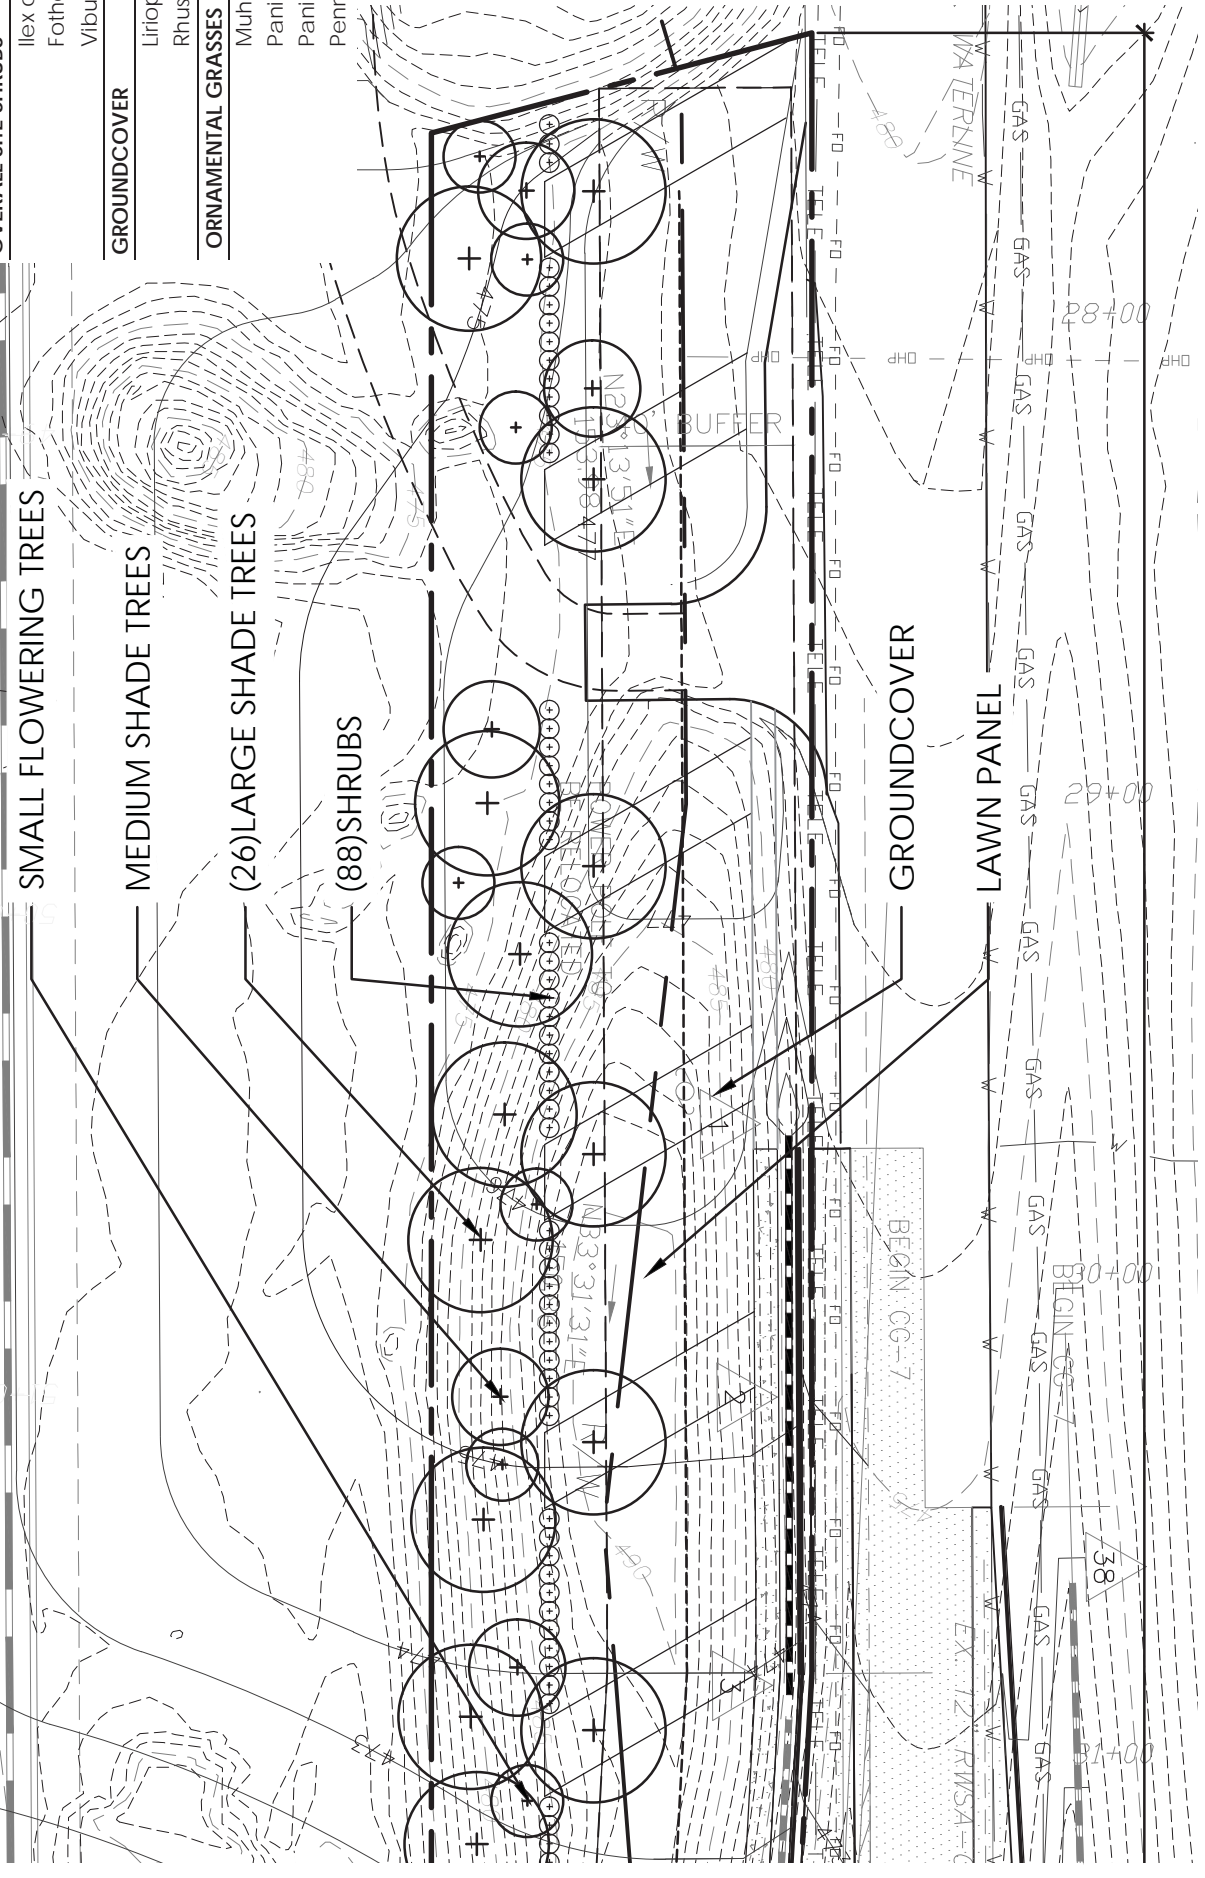

OVERALL SITE SHRUBS

Ilex crenata	Japanese Holly	24" Ht.	3" O.C.	CONT.
Fothergilla major 'Mount Airy'	Witch Alder	24" Ht.	4" O.C.	CONT.
Viburnus dentatum 'Blue Muffin'	Blue Muffin Viburnum	24" Ht.	3" O.C.	CONT.

GROUND COVER

Liriope muscari	Lily Turf	1 Gal.	12" O.C.	CONT.
Rhus aromatica 'Gro-Low'	Gro-Low Sumac	12" Ht.	3.5' O.C.	CONT.

ORNAMENTAL GRASSES

Muhlenbergia capillaris	Pink Muhly Grass	1 Gal.	18" O.C.	CONT.
Panicum 'Cape Breeze'	Cape Breeze Switchgrass	1 Gal.	18" O.C.	CONT.
Panicum virgatum 'Shenandoah'	Shenandoah Switchgrass	1 Gal.	18" O.C.	CONT.
Pennisetum alopecuroides	Fountain Grass	1 Gal.	18" O.C.	CONT.

NOTES:
ALL SITE PLANTINGS OF TREES AND SHRUBS SHALL BE ALLOWED TO REACH, AND BE MAINTAINED AT, MATURE HEIGHT; THE TOPPING OF TREES IS PROHIBITED. SHRUBS AND TREES SHALL BE PRUNED MINIMALLY AND ONLY TO SUPPORT THE OVERALL HEALTH OF THE PLANT.

00-YR WSE: 438.97 / VOLUME: 20,170 CuFt
10-YR WSE: 438.11 / VOLUME: 27,515 CuFt
2-YR WSE: 436.87 / VOLUME: 27,783 CuFt
WSE: 435.50 / DESIGN VOLUME: 72,638 CuFt
REQUIRED WATER QUALITY VOLUME: 29,040 CuFt

TOP OF EX MANHOLE
TO BE RAISED AS
SHOWN ON PROFILE
SHEET C-12D