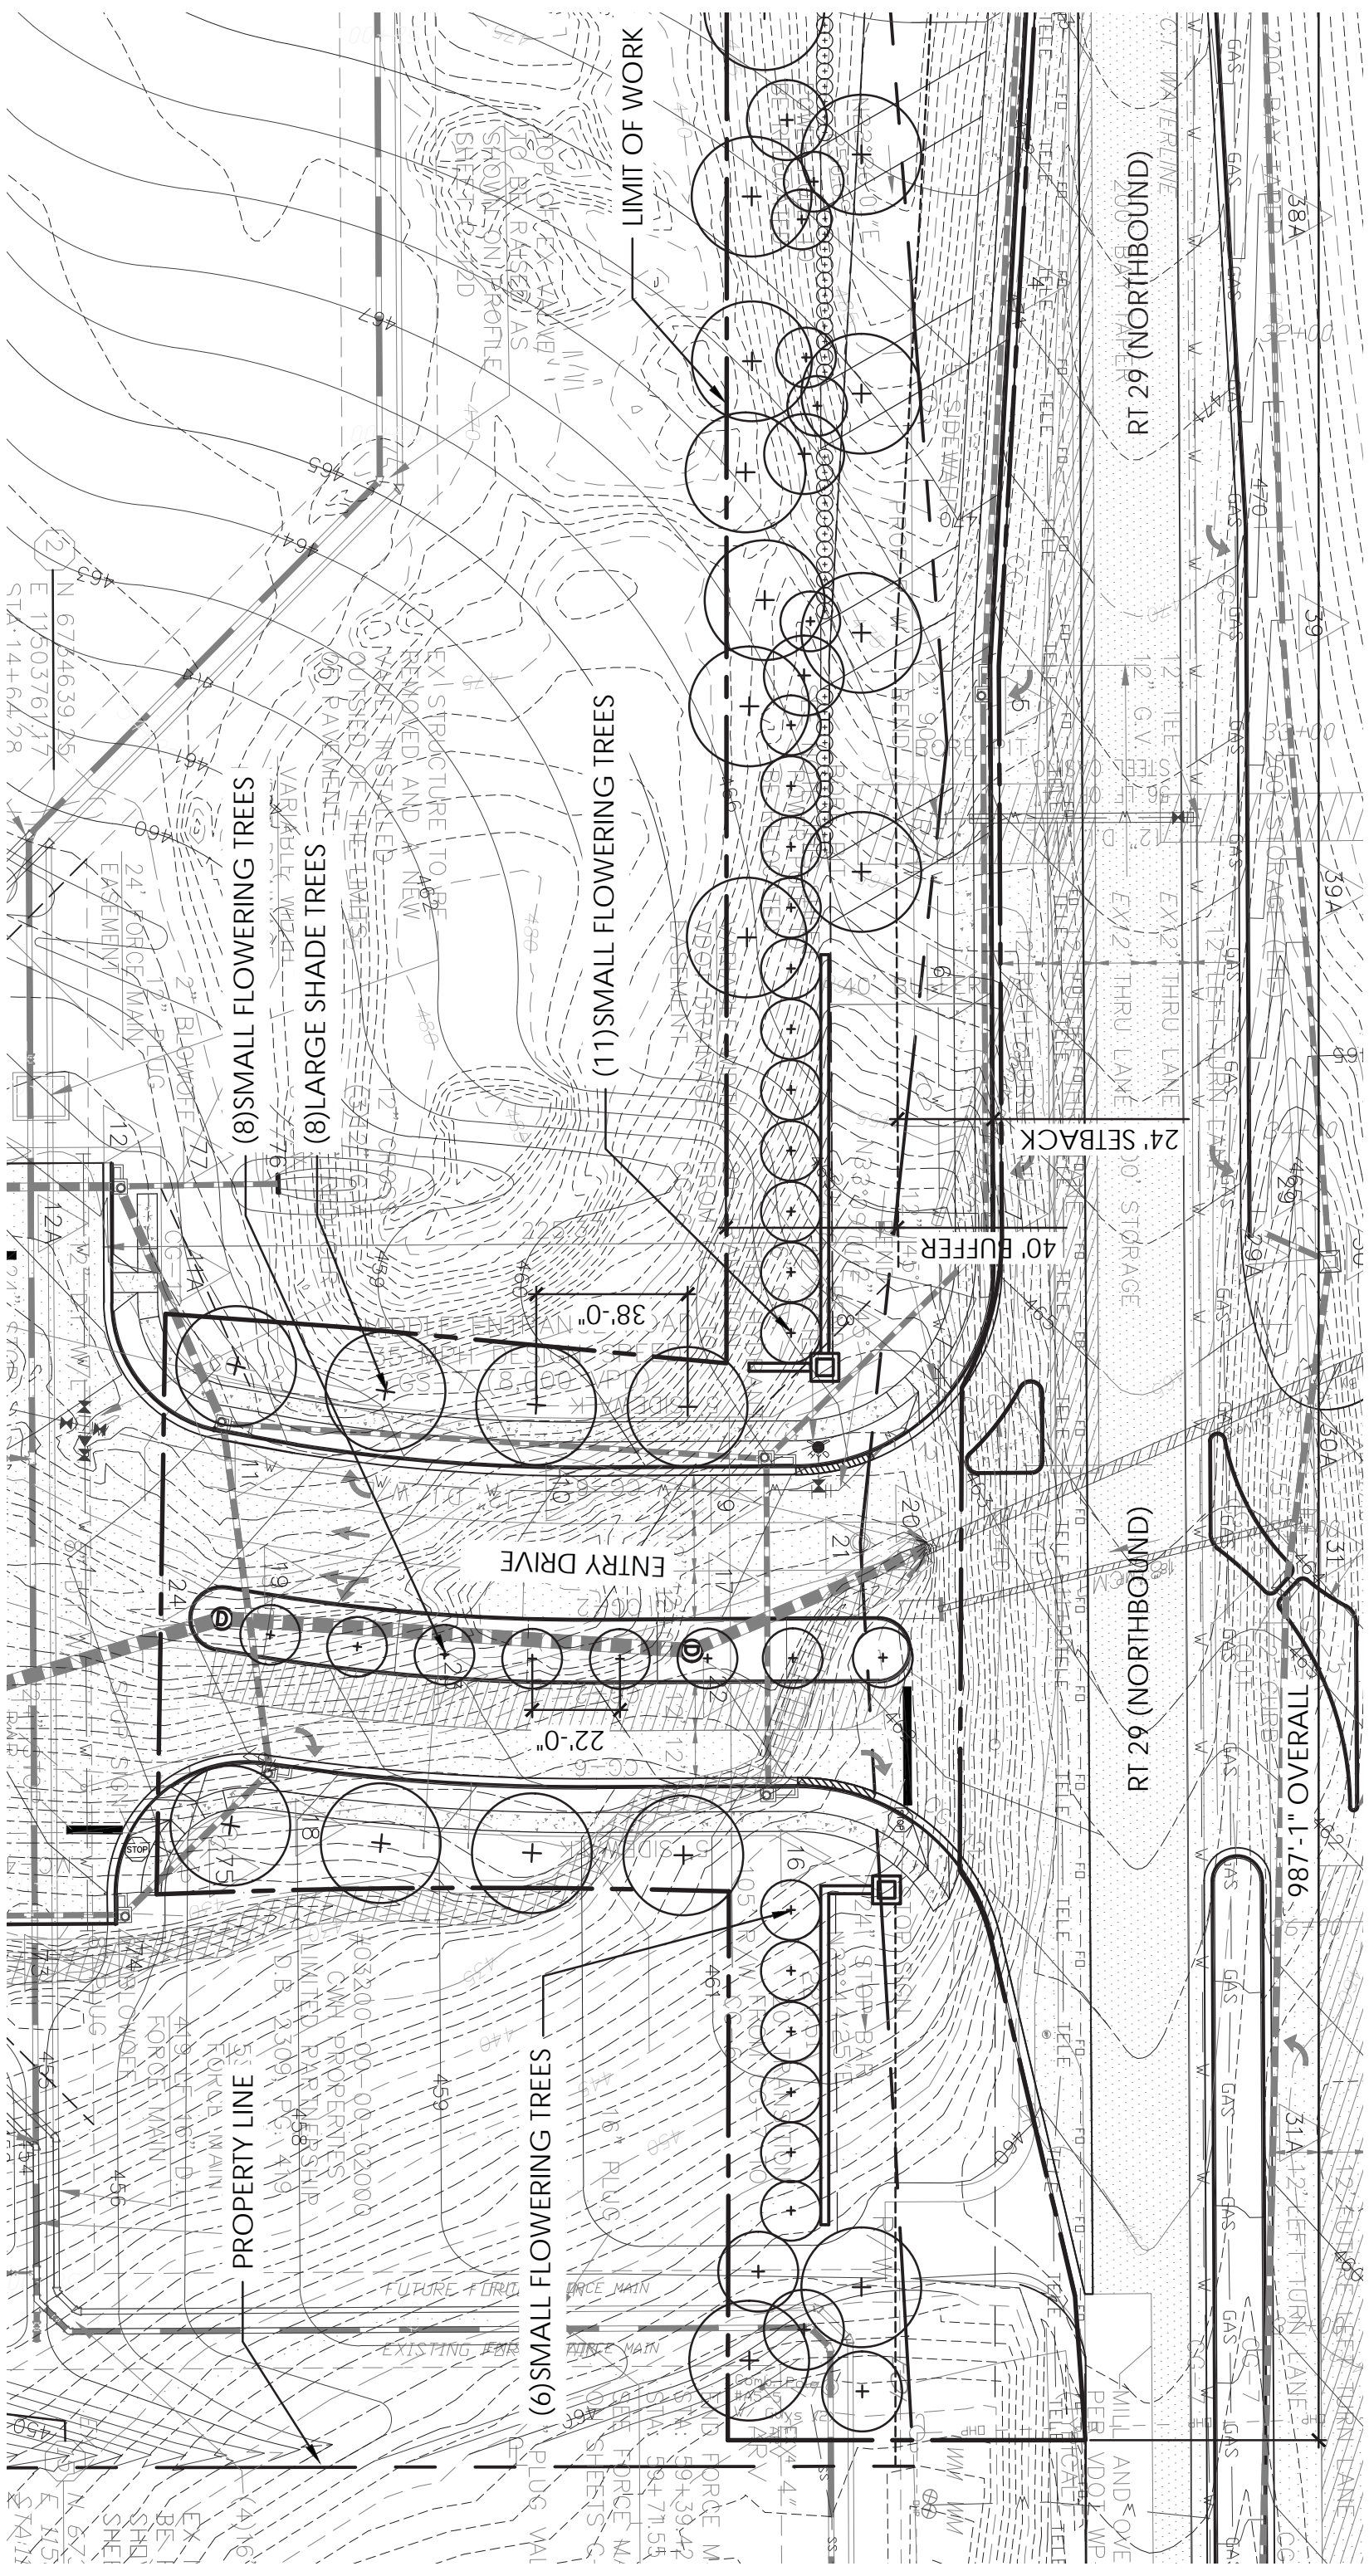

**LEGEND**

- 1 - ORNAMENTAL GRASS PANELS: ALTERNATING PANELS OF PANICUM, PENNISETUM, & MUHLENBERGIA
- 2 - GROUND COVER
- 3 - HEDGE/SCREEN
- 4 - TREE GROUPINGS: LARGE SPECIMEN, SUBCANOPY AND SMALL FLOWERING TREES
- 5 - SMALL FLOWERING TREES
- 6 - STONE WALL
- 7 - PILLAR AND ARMILLARY
- 8 - CORTEN STEEL SIGN ON STONE BASE
- 9 - MEADOW
- 10 - LAWN
- 11 - STREET TREES

**NOTES:**

ALL SITE PLANTINGS OF TREES AND SHRUBS SHALL BE ALLOWED TO REACH, AND BE MAINTAINED AT, MATURE HEIGHT; THE TOPPING OF TREES IS PROHIBITED. SHRUBS AND TREES SHALL BE PRUNED MINIMALLY AND ONLY TO SUPPORT THE OVERALL HEALTH OF THE PLANT.

# PLANT SCHEDULE

QTY.	SYMBOL	Scientific Name	Common Name	Size	Spacing	Root
<b>TREE GROUPINGS</b>						
		Amelanchier x grandiflora	Serviceberry	7'-8' Ht.	AS SHOWN	B&B
		Cercis canadensis	Eastern Redbud	7'-8' Ht.	AS SHOWN	B&B
		Cornus florida	Flowering Dogwood	7'-8' Ht.	AS SHOWN	B&B
		Crataegus crus-galli	Hawthorn	7'-8' Ht.	AS SHOWN	B&B
		Hamamelis virginiana	Witchhazel	7'-8' Ht.	AS SHOWN	B&B
		Liriodendron tulipifera	Tulip Poplar	2.5" Cal.	AS SHOWN	B&B
		Platanus x acerifolia	London Plane Tree	2.5" Cal.	AS SHOWN	B&B
		Magnolia virginica	Sweetbay Magnolia	7'-8' Ht.	AS SHOWN	B&B
		Nyssa sylvatica	Black Gum	2.5" Cal.	AS SHOWN	B&B

## OVERALL SITE SHRUBS

Ilex crenata	Japanese Holly	24" Ht.	3" O.C.	CONT.
Fothergilla major 'Mount Airy'	Witch Alder	24" Ht.	4" O.C.	CONT.
Viburnus dentatum 'Blue Muffin'	Blue Muffin Viburnum	24" Ht.	3" O.C.	CONT.